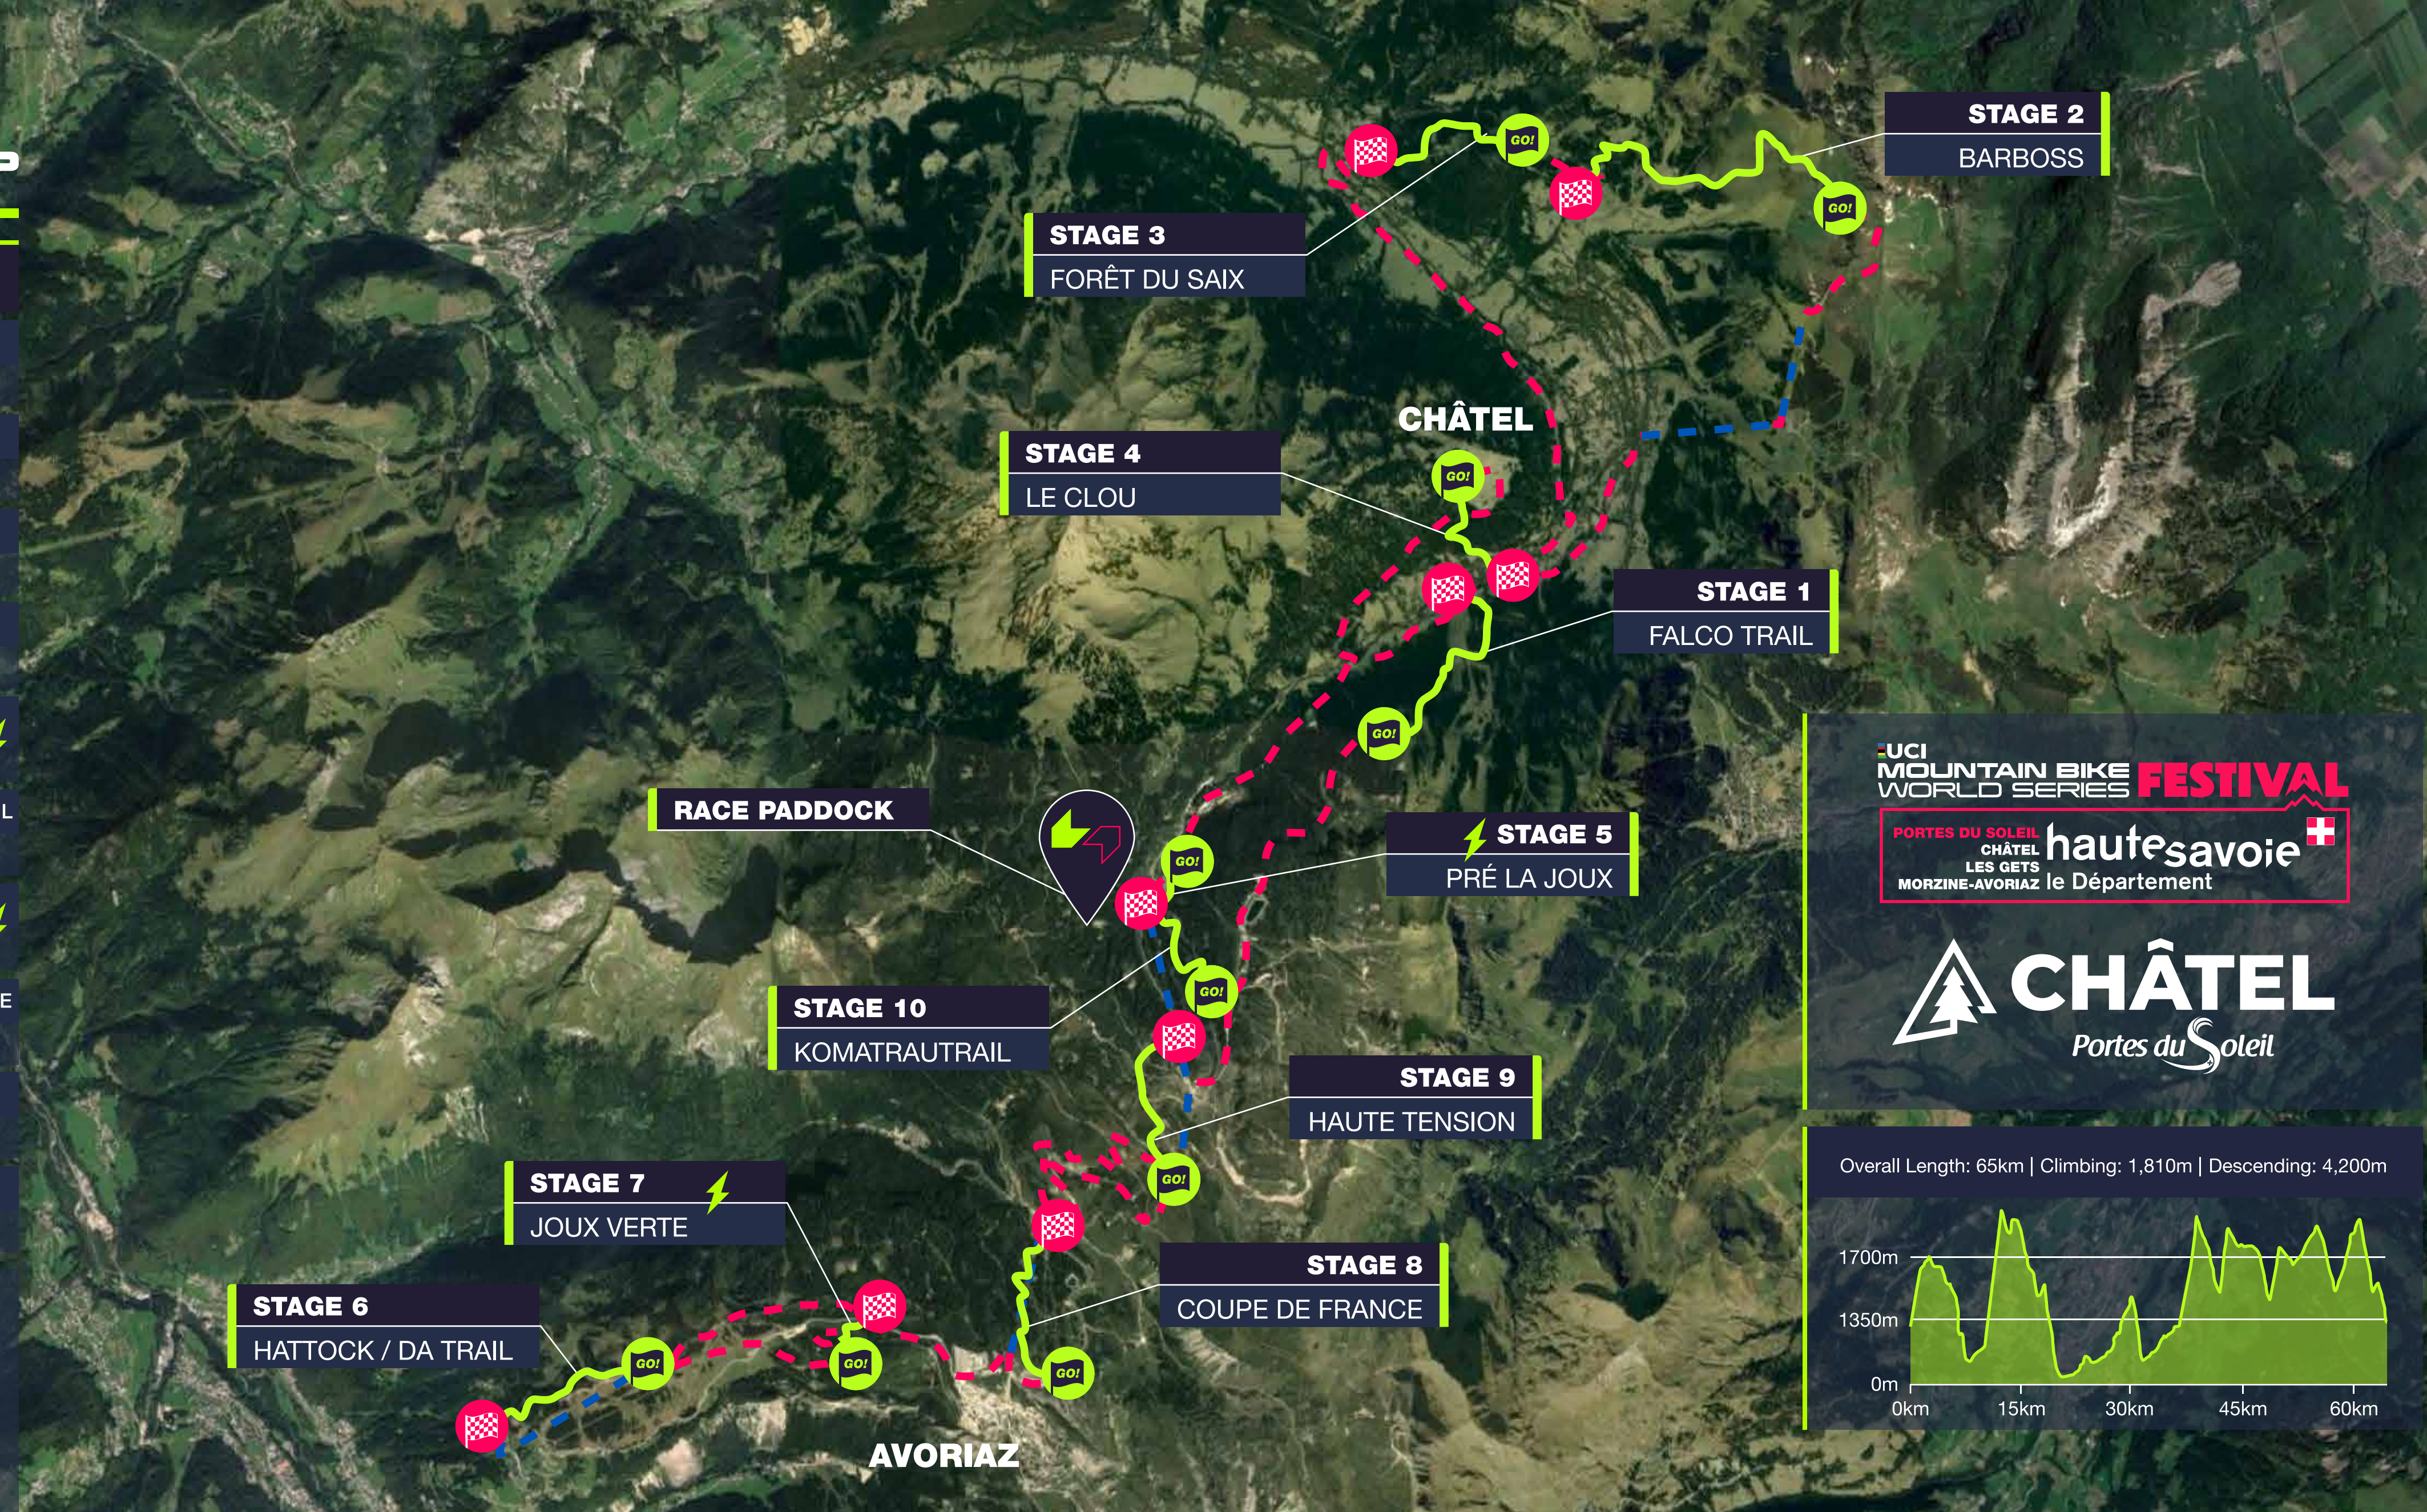

UCI ENDURO WORLD CUP

HAUTE-SAVOIE E-ENDURO

STAGE 1 FALCO TRAIL

Length: 1.4km Elevation: -325m

STAGE 2 BARBOSS

Length: 2.8km Elevation: -430m

STAGE 3 FORÊT DU SAIX

Length: 1.8km Elevation: -410m

STAGE 9 HAUTE TENSION

Length: 1.9km Elevation: -380m

STAGE 10 KOMATRAUTRAIL

Length: 1.5km Elevation: -250m

Race Stages

Liaison by Bike

Liaison by Lift

Stage Start

Stage Finish

Loop 1 (stage 1 - stage 4)
Battery change after stage 4
Loop 2 (stage 5 - stage 10)

UCI MOUNTAIN BIKE WORLD SERIES **FESTIVAL**
PORTES DU SOLEIL CHÂTEL LES GETS MORZINE-AVORIAZ le Département

CHÂTEL
Portes du Soleil