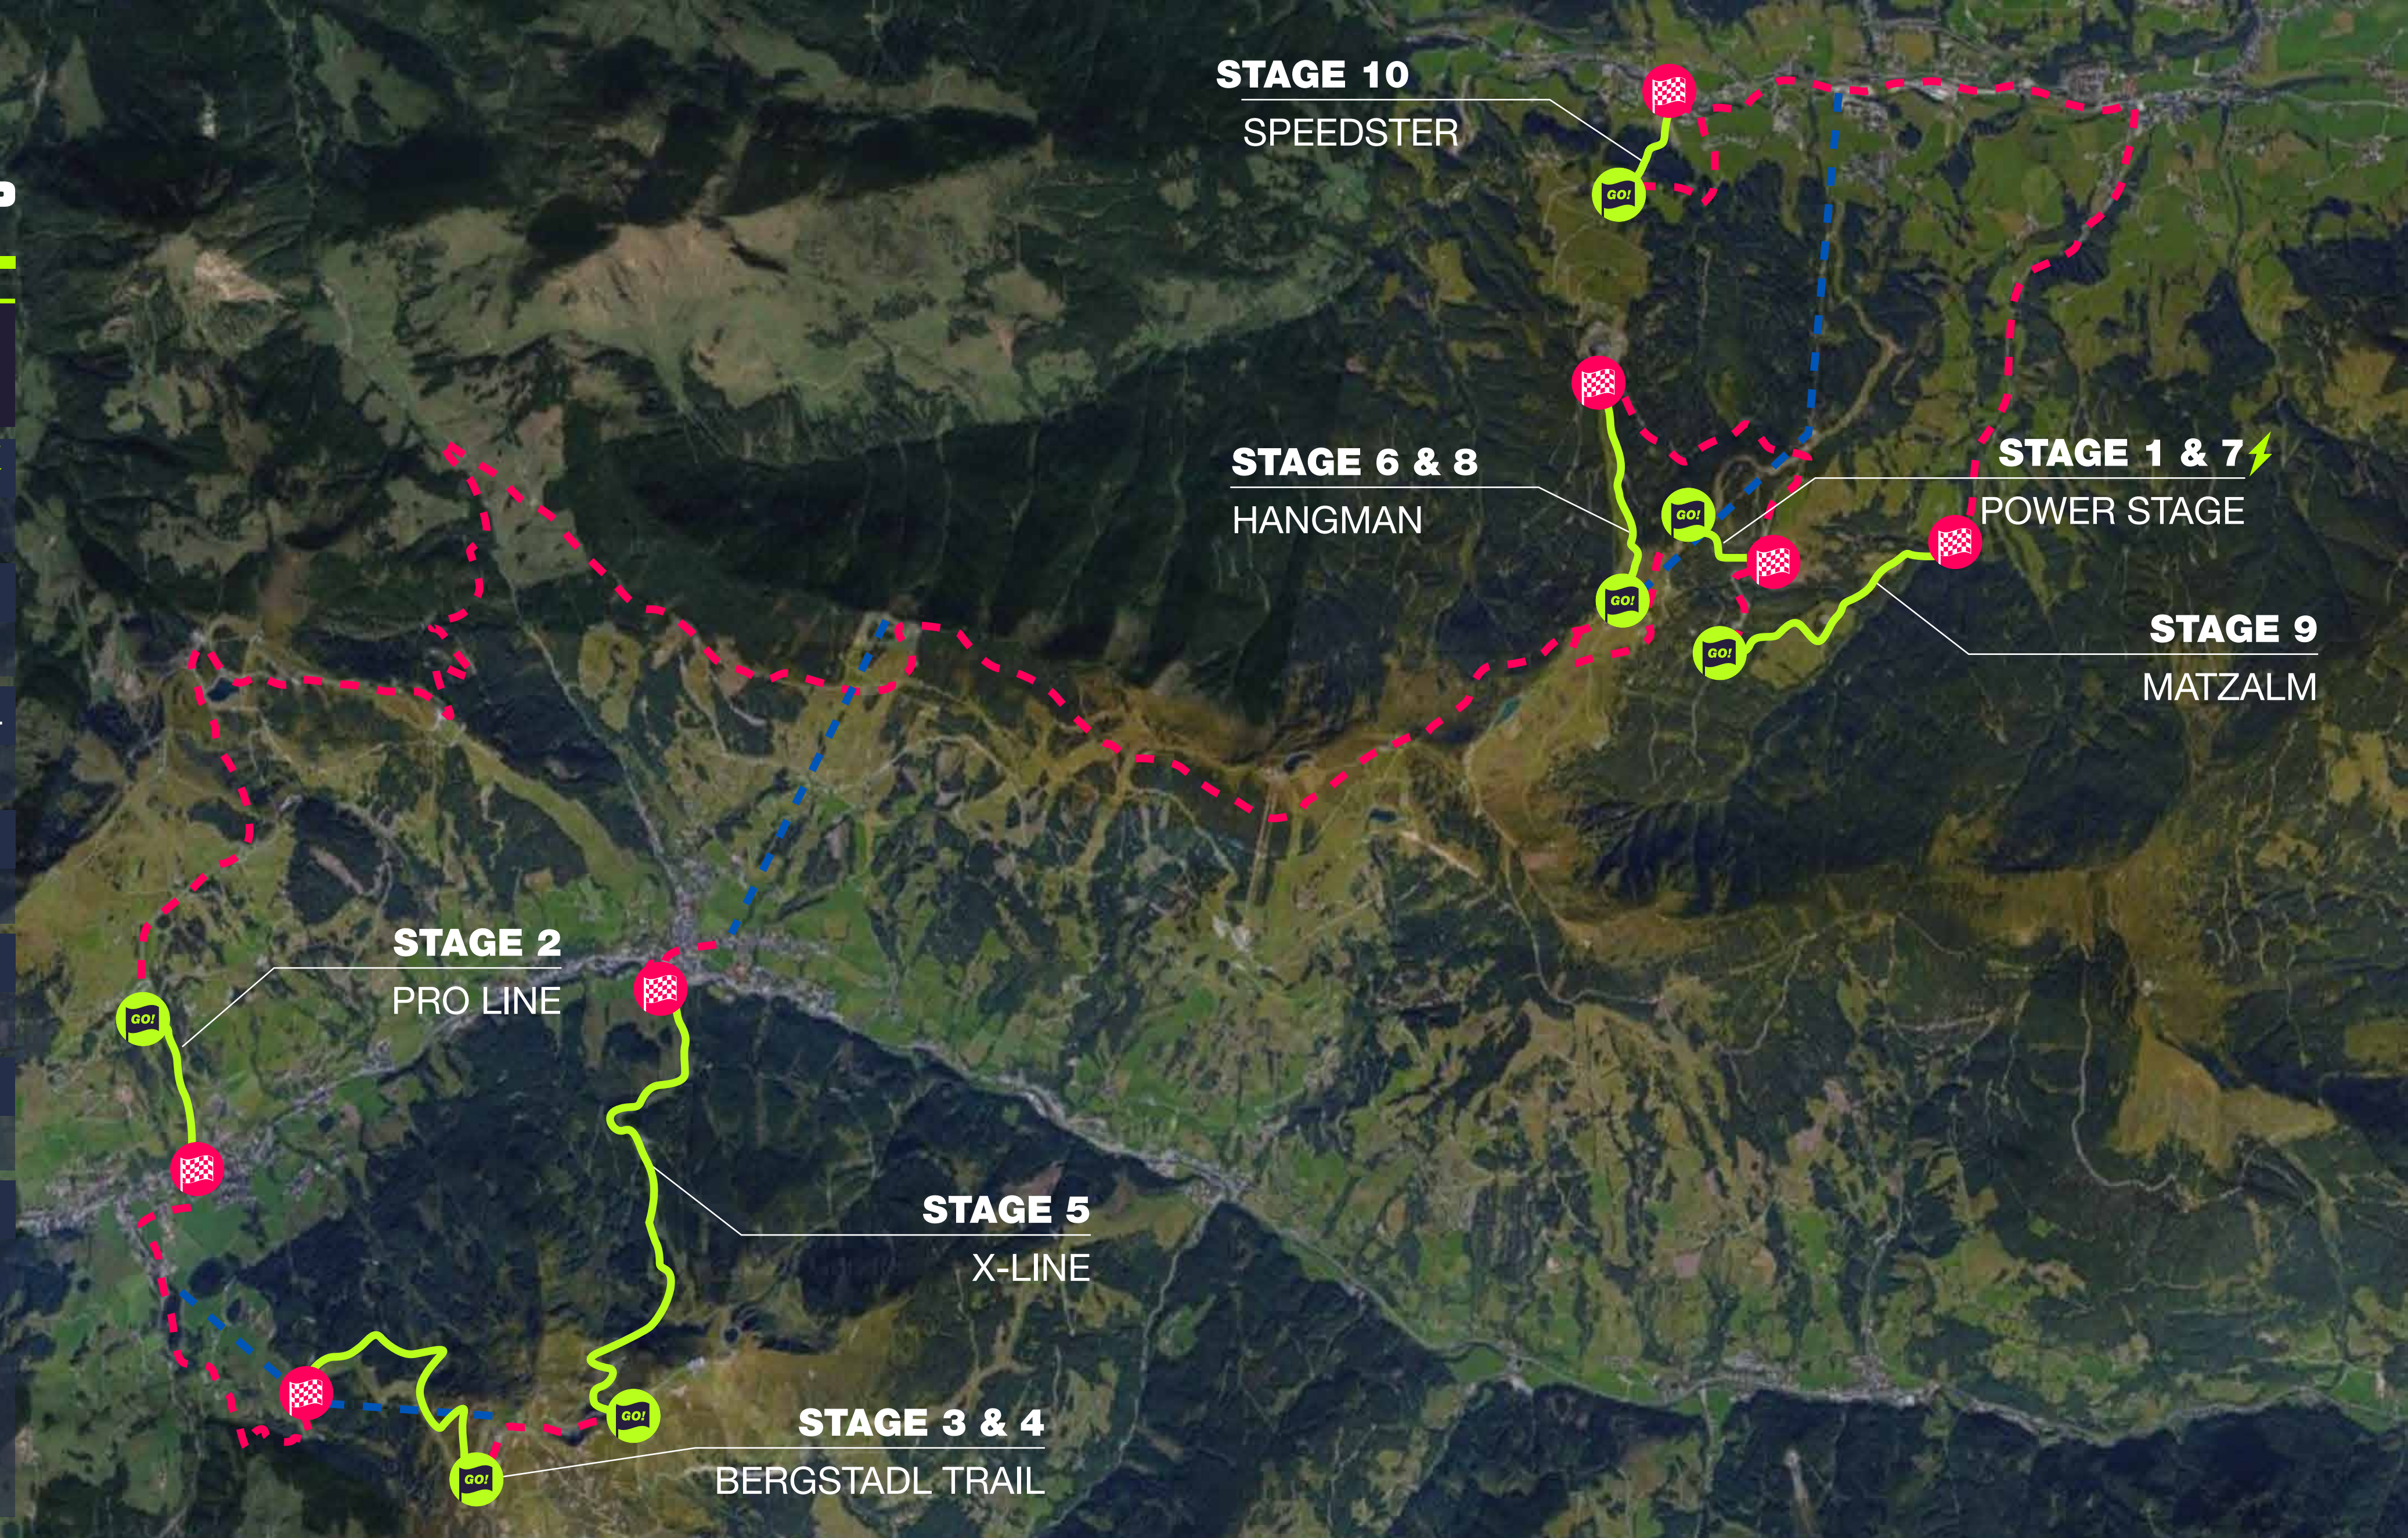

UCI ENDURO WORLD CUP

LEOGANG- SALZBURGERLAND E-ENDURO

STAGE 1 & 7 POWER STAGE ⚡

Length: 250m Elevation: +27m

STAGE 2 PRO LINE

Length: 2.0km Elevation: -355m

STAGE 3 & 4 BERGSTADL TRAIL

Length: 2.4km Elevation: -460m

STAGE 5 X-LINE

Length: 4km Elevation: -708m

STAGE 6 & 8 HANGMAN

Length: 1.9km Elevation: -311m

STAGE 9 MATZALM

Length: 2km Elevation: -299m

STAGE 10 SPEEDSTER

Length: 0.75km Elevation: -150m

Race Stages

Stage Start

Liason

Stage Finish

STAGE 10
SPEEDSTER

STAGE 6 & 8
HANGMAN

STAGE 1 & 7 ⚡
POWER STAGE

STAGE 9
MATZALM

STAGE 2
PRO LINE

STAGE 5
X-LINE

STAGE 3 & 4
BERGSTADL TRAIL