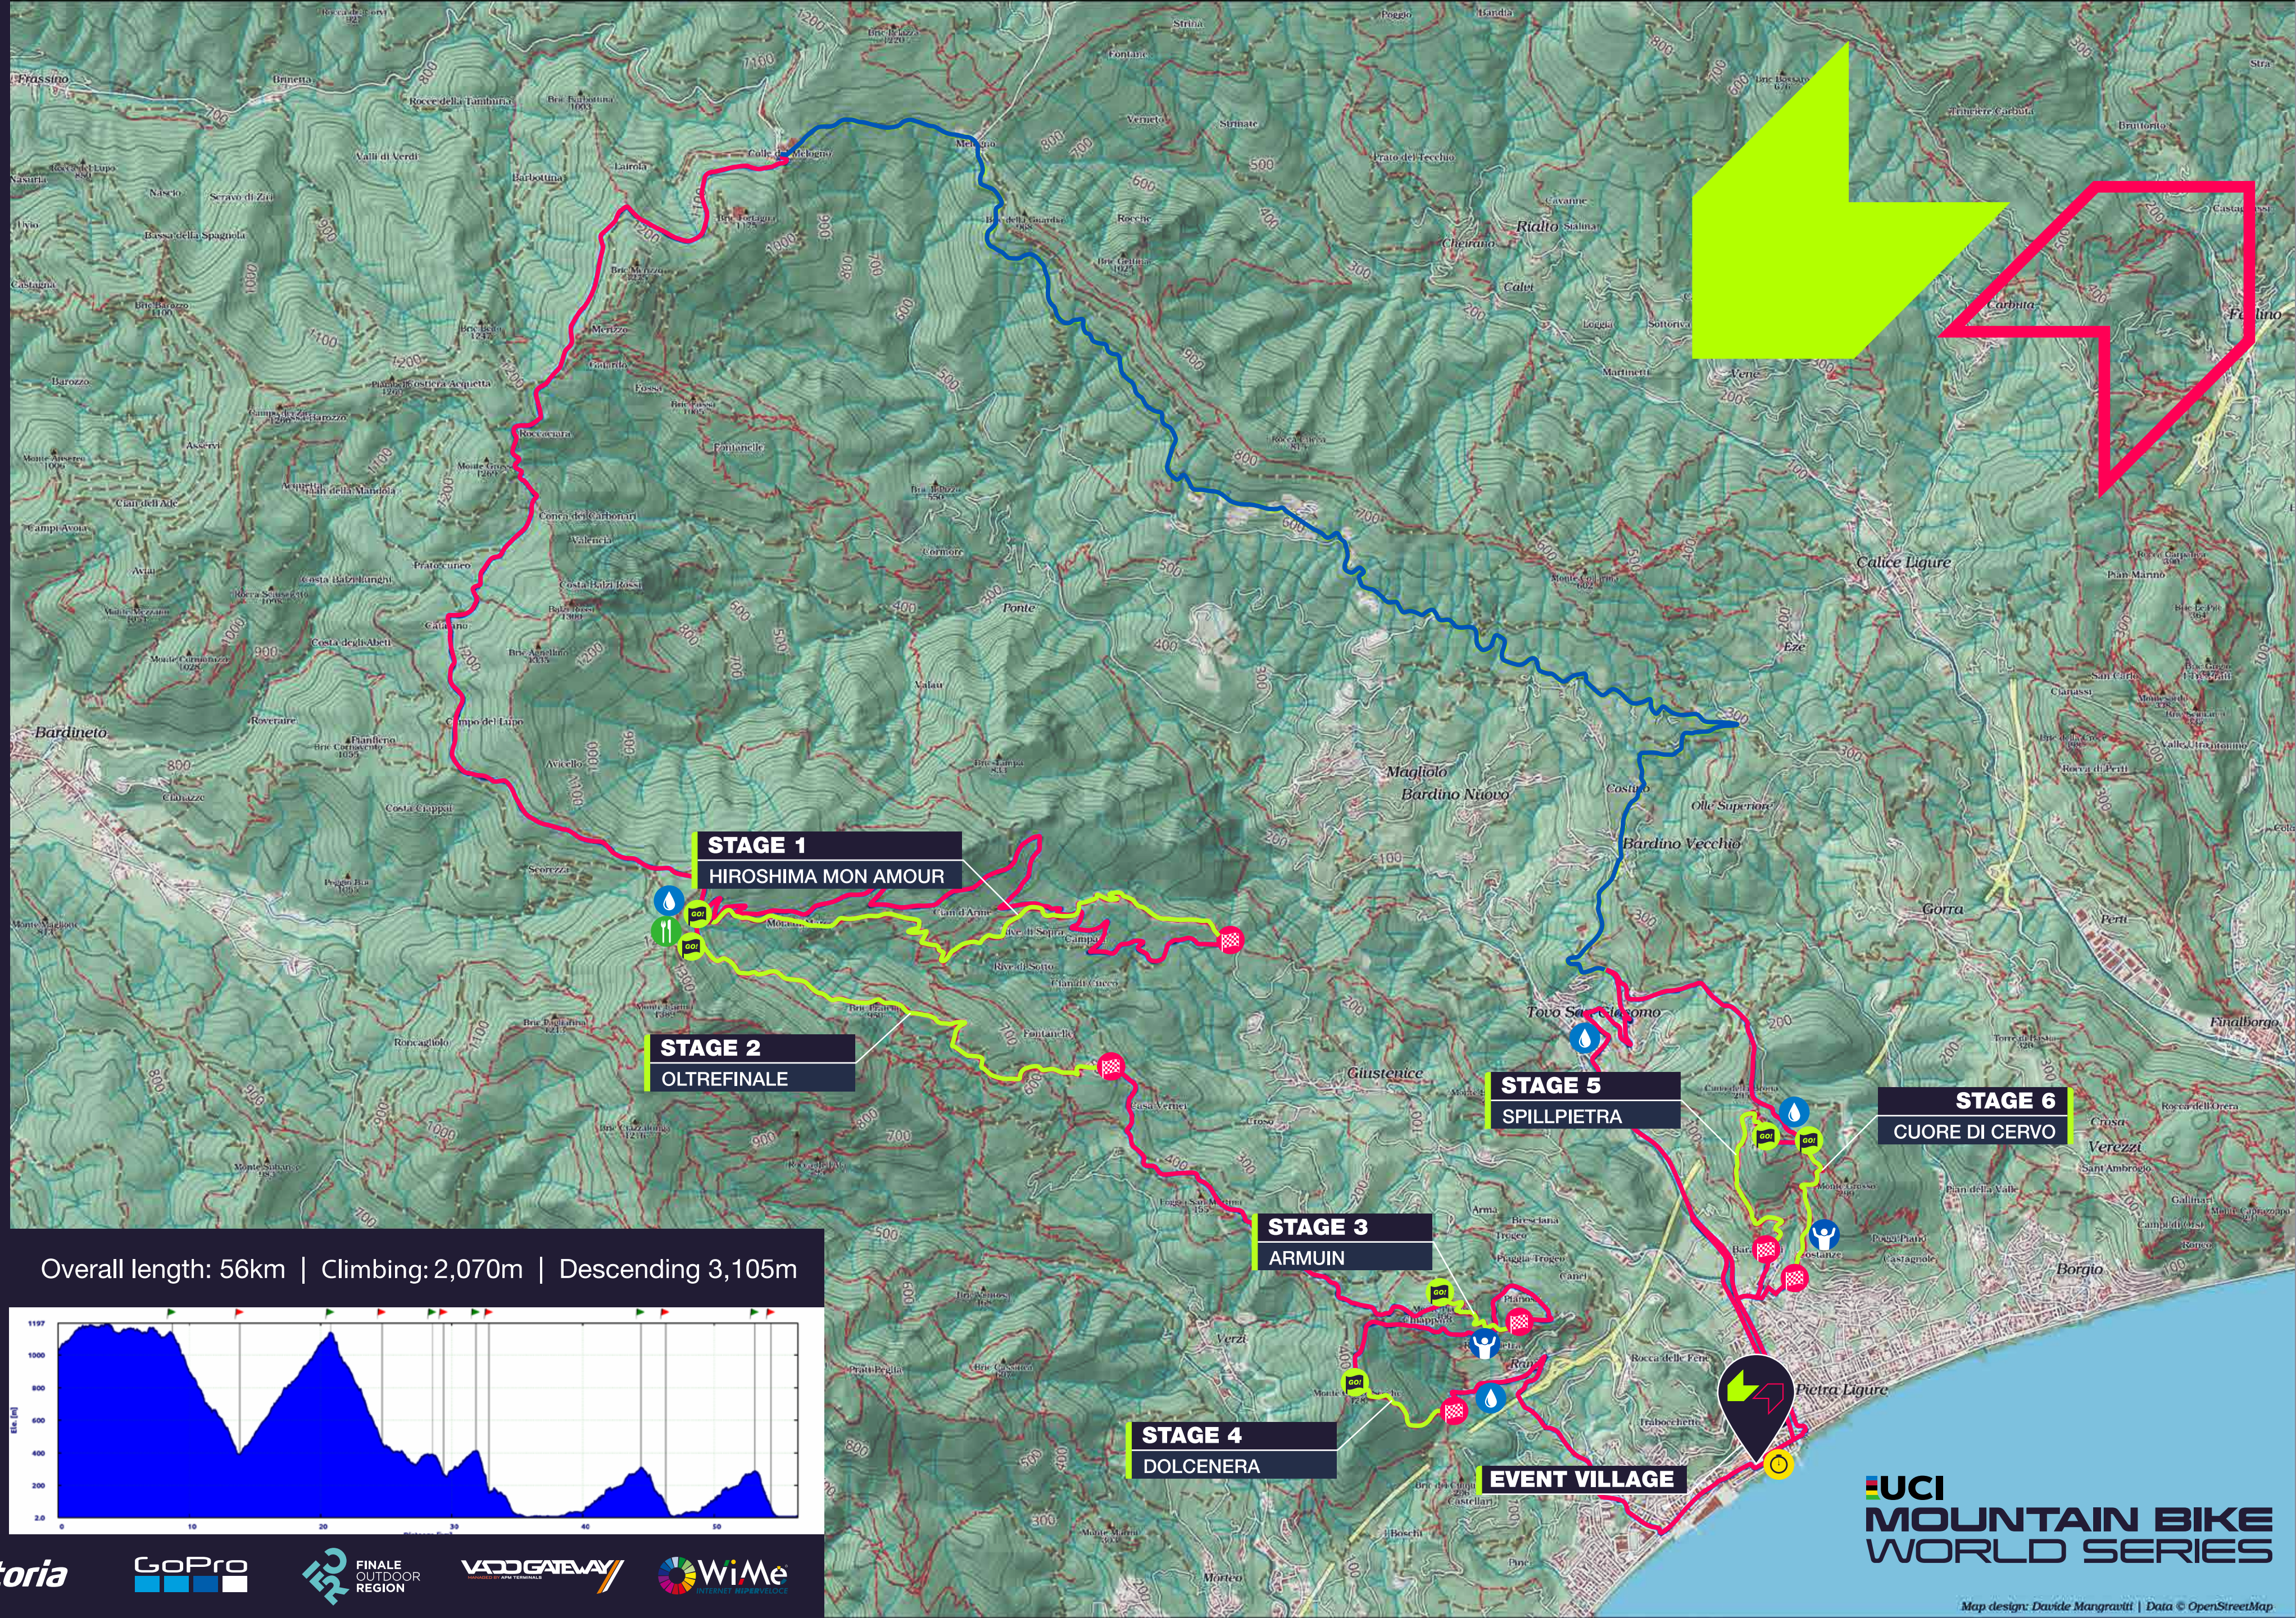

UCI ENDURO WORLD CUP

FINALE OUTDOOR REGION ENDURO

STAGE 1 >> HIROSHIMA MON AMOUR

Length: 5.07km Elevation: -760m

STAGE 2 >> OLTREFINALE

Length: 3.9km Elevation: -690m

STAGE 3 >> ARMUIN

Length: 0.85km Elevation: -120m

STAGE 4 >> DOLCENERA

Length: 1.02km Elevation: -255m

STAGE 5 >> SPILLPIETRA

Length: 1.88km Elevation: -240m

STAGE 6 >> CUORE DI CERVO

Length: 1.28km Elevation: -220m

Race Stages

Liason

Shuttle

Stage Start

Water Point

Time Control

Stage Finish

Feed Zone

Spectator Point

 *Open Racing: stages 2-6

Overall length: 56km | Climbing: 2,070m | Descending 3,105m